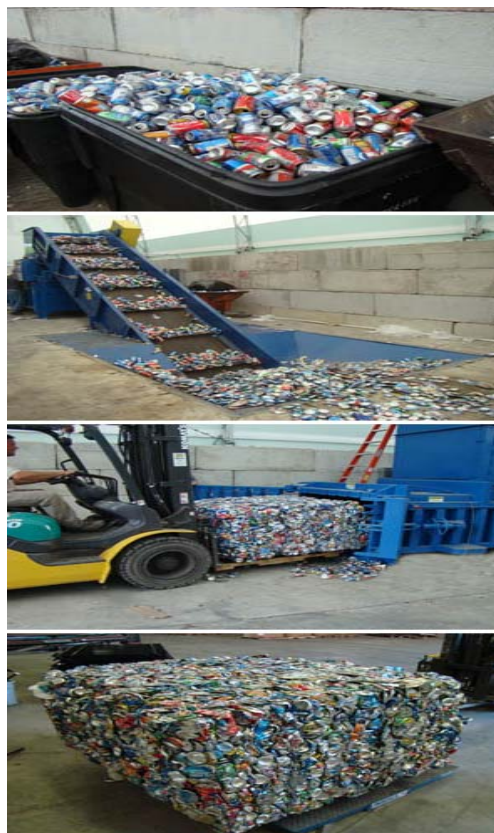

Services

For example today September 28th is our Aurora route which we run every Friday. We will make seven stops one account will have 3000 lb of plastic the next stop will have 7,000 lb of cardboard the next stop will have 1200 lb of aluminum etc.

The next part of our business is the movement of large quantities of materials for example an account who we will stage a trailer for them and by there material from the in large quantities.

The third part of our business is a retail recycling center where people will bring in their recyclables and we will pay them on the spot. For example aluminum cans, copper, brass, stainless steel etc.

The fourth part of our business we are a processor of material where recycling trucks such as allied waste will bring in cardboard in large quantizes loose and will dump it on our conveyer system which will then feed into a baler which will make 1,300 lb bales of cardboard. We bale a whole variety of material ranging from aluminum cans to five gallon water bottles to papers of all grades.

We also do aluminum can and paper drives at schools and churches. We also do X-ray film recycling for hospitals and clinics